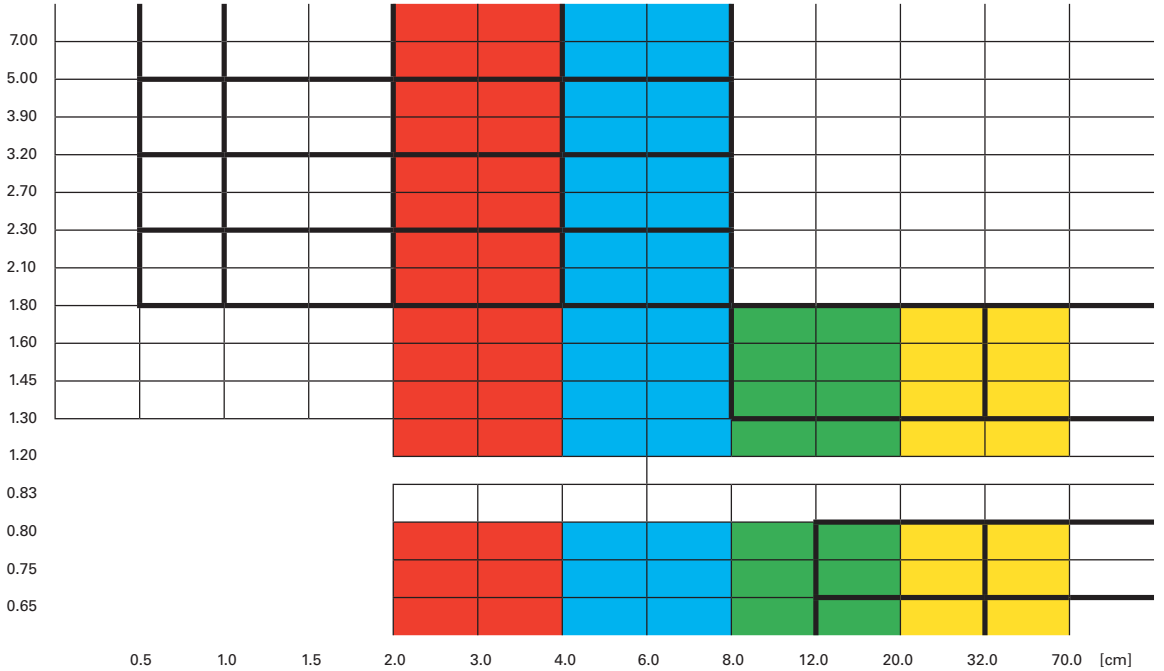

Imperfections (YarnMaster® ZENIT+)

Range of diameter-related imperfections

- Frequent events**
- Neps
 - Thick Places
 - Thin Places
- Very frequent events**
- Irregularities (Small)

Range of length-related imperfections

- Imperfections 2–4 cm
- Imperfections 4–8 cm
- Imperfections 8–20 cm
- Imperfections 20–70 cm