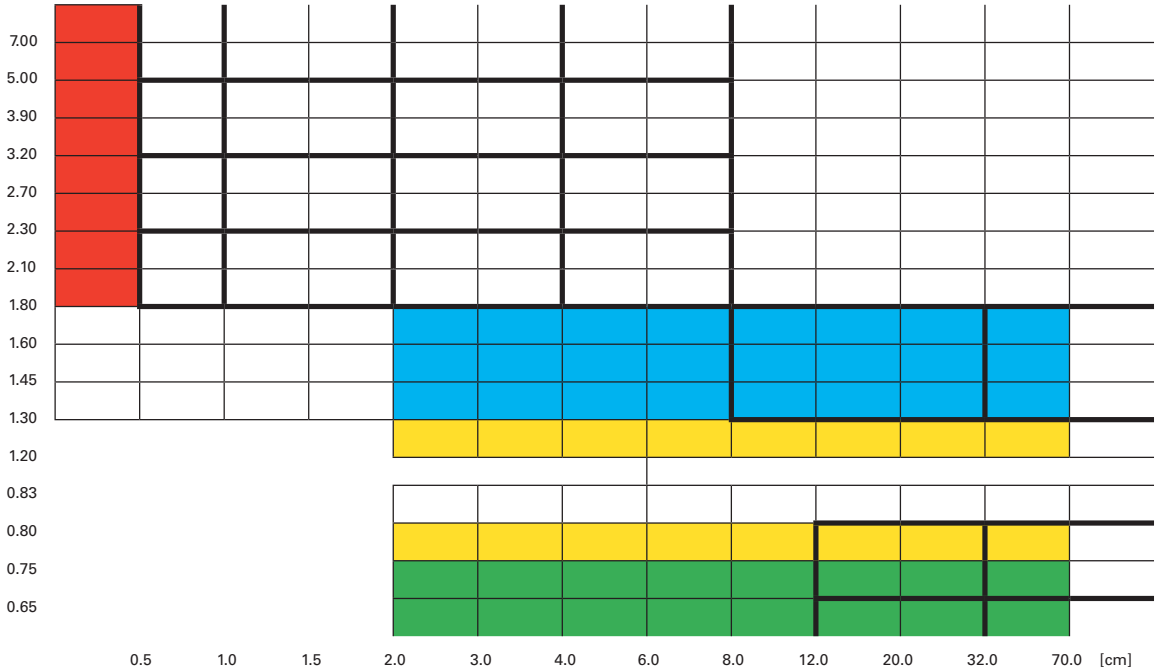

Imperfections (YarnMaster® ZENIT+)

Range of diameter-related imperfections

- Frequent events**
- Neps
 - Thick Places
 - Thin Places
- Very frequent events**
- Irregularities (Small)

Range of length-related imperfections

- Imperfections 2–4 cm
- Imperfections 4–8 cm
- Imperfections 8–20 cm
- Imperfections 20–70 cm